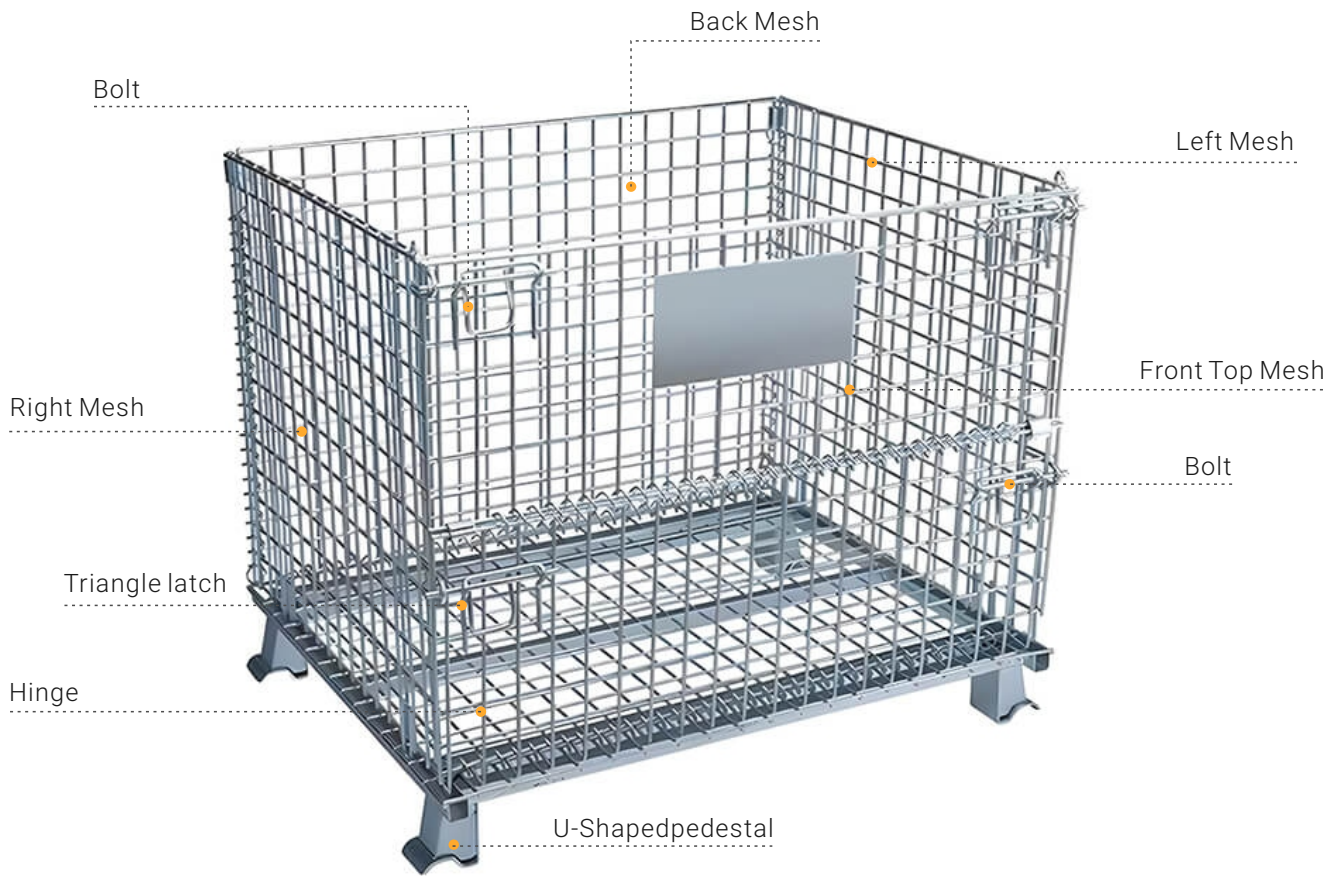

Storage Cages

01
Save Space
Folding saves space for easy storage

02
Easy to Fold
Easy to fold satisfactory

03
Easy to Install
Simple installation easy to use

04
Firm and Durable
Tough and stable safe to use

Size	800mm*600mm*640mm
Capacity	500kg
Weight	29kg
Material	Cold rolled steel
Color	Galvanized

- Space optimization : Designed to improve space utilization in a warehouse or storage area.
- Tightness : Encrypted mesh to prevent leakage of small volume items.
- Structural Stability : Upgraded welding technology with fully welded reinforcement.
- Durability : Use of high strength materials such as carbon steel or stainless steel to resist daily wear and tear.
- Highly ventilated for airflow