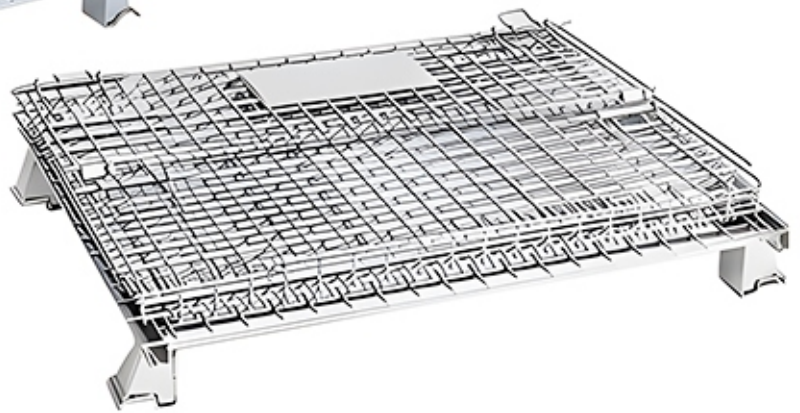

Storage Cages

01
Save Space
Folding saves space for easy storage

02
Easy to Fold
Easy to fold satisfactory

03
Easy to Install
Simple installation easy to use

04
Firm and Durable
Tough and stable safe to use

Size	800mm*600mm*640mm
Capacity	500kg
Weight	29kg
Material	Cold rolled steel
Color	Galvanized

- Space optimization : Designed to improve space utilization in a warehouse or storage area.
- Tightness : Encrypted mesh to prevent leakage of small volume items.
- Structural Stability : Upgraded welding technology with fully welded reinforcement.
- Durability : Use of high strength materials such as carbon steel or stainless steel to resist daily wear and tear.
- Highly ventilated for airflow